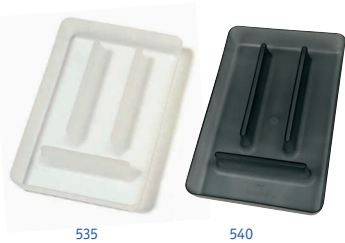

535

540

»RIO

Design by koziol werksdesign

Cutlery Tray

Dimensions **318 x 210 x 46 mm**
12.52x8.27x1.81 in.

More RIO for drawers. The ideal organizer that puts a stop to silverware jumble. Cheerfully colored, beautifully designed, practically perfect. And like all products from koziol, dishwasher safe

5210

PU 8

»DOSIS

Design by Langkop Design, Lorch

Metric Measuring Cup Set 0,5l & 1l

Dimensions **101 x 157 x 180 mm**
3.98x6.18x7.09 in.

☐ Sticker

3684

PU 4

DOSIS always measures up to the task of getting the right dose of liquids or dry ingredients: the slender shape sits perfectly in the hand, with the ergonomic hollow offering a secure and comfortable grip. The quantities are easy to read, thanks to the transparent material. DOSIS displays separate scales for liters/milliliters and sugar/flour. Available in ½ and 1 liter sizes; kitchen-hygiene friendly, i.e. dishwasher safe.

»FLAME

Design by koziol werksdesign

Trivet

Dimensions **245 x 245 x 7 mm**
9.65x9.65x0.28 in.

☐ Tag

Spice up hot treats with a dash of color. This floral table decoration has a hidden talent, doubling as the perfect platform for plates, bowls, dishes and pots on your table. Combine them in fascinating patterns for large pots.

3160

PU 6

»YUMMI

Design by F. Person, J. Hansen, Darmstadt

Spread Spoon

Dimensions **6 x 43 x 205 mm**
0.24x1.69x8.07 in.

☐ Flow pack with Inlay Card

3202

PU 25

Spreading happiness. Whatever you happen to like on your bread – be it jam, peanut butter or chocolate spread – YUMMI will gladly scoop it out of the jar and lay it on, thick or thin.