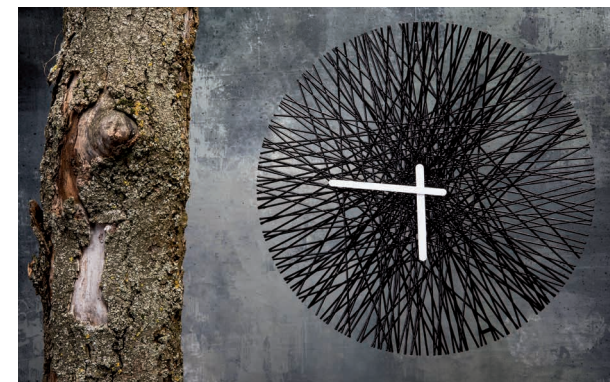

2328
PU 2

The airy structure of SILK looks as light as a feather and turns the traditional wall clock into an attractive design object. The unique combination of a natural texture and a modern material gives the wall clock a relaxed elegance and time a whole new look.