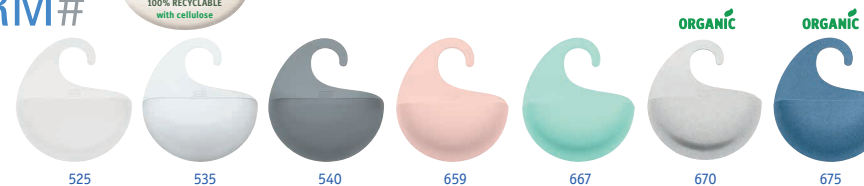

»SURF M

Design by Annette Lang, Wiesbaden

Organizer

Dimensions **65 x 216 x 253 mm**
2.56x8.5x9.96 in.

☐ Sticker

FORM#
2015

SURF will ride the tide in the bath, leaving order and convenience in its wake. The curling hook can hang on the bathtub faucet or showerhead. The two slits on the base have twin functions: they let water drain out – and provide an anchor for attaching additional SURFs – and creating an expandable, space-saving organizer for shampoo, shower gel, sponges and more.

2845

PU 4