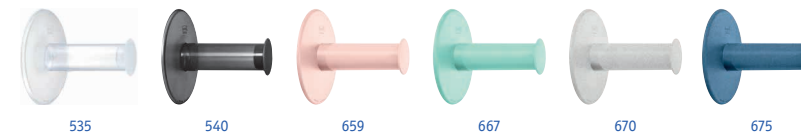

5017

PU 4

526

»PLUG'N'ROLL

Design by koziol werksdesign

Toilet Paper Holder

Dimensions **135 x 130 x 130 mm**
5.31x5.12x5.12 in.

 Banderole