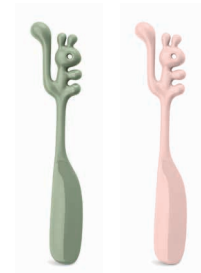

655

659

»YUMMI

Design by F. Person, J. Hansen, Darmstadt

Spread Spoon

Dimensions **6 x 43 x 205 mm**
0.24x1.69x8.07 in.

☐ Flow pack with Inlay Card