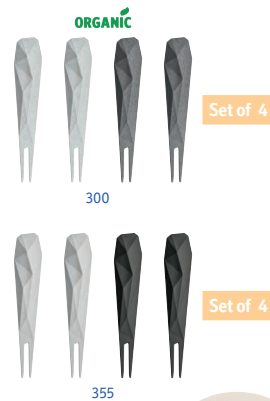

»CLUB

Design by koziol werksdesign

Bowl

Dimensions **162 x 162 x 64 mm**
6.38x6.38x2.52 in.

Sticker

4004

PU 4

Just the right size for the trendiest bowl recipes! Whether Smoothie, Poké or Buddha Bowl: This bowl will help let your imagination run wild. And for the traditionalists: Salads, fruit, soups or dessert can also be presented beautifully. The material will stay beautiful for a long time and the bowl is of course dishwasher-safe.

»CLUB PLATE M

Design by koziol werksdesign

Soup Plate

Dimensions **220 x 220 x 35 mm**
8.66x8.66x1.38 in.

Sticker

4006

PU 4

The universal plate for backyard parties, picnics or glamping – or for any outdoor occasion for that matter! The outside has a lively faceted design; the inside delightfully polished to a high sheen. Its solid quality and wide stance are ideal for those who want to dine in style – even when outdoors.