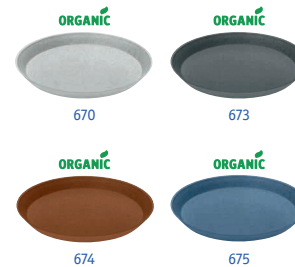

24 piece display

300

670

673

4037
PU 6

The set table rethought. The TULIP cutlery set consists of knife, fork and spoon and is a real inspiration as it stands upright. The three parts rest safely in a holder and can also be removed individually. An amazing design solution and at the same time a small revolution for the set table. Simply a brilliant idea and an expressive eyecatcher.