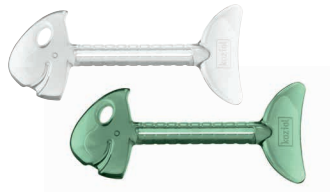

371

»ROLLMOPS

Design by vierdeedesign, Aschaffenburg

Tube Squeezer

Dimensions **12 x 50 x 120 mm**
0.47x1.97x4.72 in.

Flow pack with Inlay Card

The ultimate tube tool to the rescue! Whether it's toothpaste or an exotic condiment – now nothing goes to waste. ROLLMOPS helps control portion size – and ensures enjoyment down to the very last squeeze.

Two different sizes per set, inside measurements: 51 + 64 mm.

3717

PU 48

525

526

»MIAOU

Design by koziol werksdesign

Tube Squeezer

Dimensions **15 x 45 x 108 mm**
0.59x1.77x4.25 in.

Flow pack with Inlay Card

Like the most watchful of cats, nothing escapes MIAOU's attention night or day. As she twists and turns, she squeezes every tube dry, ensuring that none of its contents remain trapped inside. MIAOU is also in her element wherever anything needs to be dispensed with precision. Whether it's mayonnaise, mustard, toothpaste, hair gel or hand lotion, glue or shoe polish – she stands surety that none will go to waste! MIAOU performs at her best on metal tubes.

3711

PU 8

496

24 piece display

525

526

»MIAOU

Design by koziol werksdesign

Bottle Stopper

Dimensions **27 x 40 x 112 mm**
1.06x1.57x4.41 in.

Flow pack with Inlay Card

MIAOU never lets her concentration lapse as she preserves the purity of wine and spirits: her flexible stopper creates an airtight seal that keeps liquids and their bouquet safely inside. What's more, there's scarcely a bottle that MIAOU won't turn into an elegant gift. And she'll even add the finishing touch to rare vinegars and fine oils! Absolutely neutral in taste, MIAOU is also a snap to clean.

3744

PU 12

496

24 piece display

525

526

»[pi:p]

Design by Frank Person, Darmstadt

Bottle Stopper

Dimensions **32 x 73 x 107 mm**
1.26x2.87x4.21 in.

Flow pack with Inlay Card