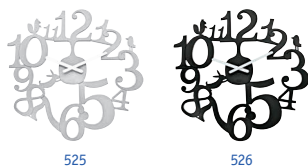

Bottle Rack

Dimensions **230 x 353 x 364 mm**
9.06x13.9x14.33 in.

Sticker

Drink and be merry: SET-UP is the virtuoso haven for all wine, water, juice and soft drink bottles. Thanks to the material and its honeycomb construction, the individual sections are surprisingly stable. And with their modular design, they can be reconfigured both horizontally and vertically. What's more, SET-UP is so stylish that it doesn't have to hide away in the basement. It will serve as an eye-catching storage system in kitchens or against walls in dining and living rooms.