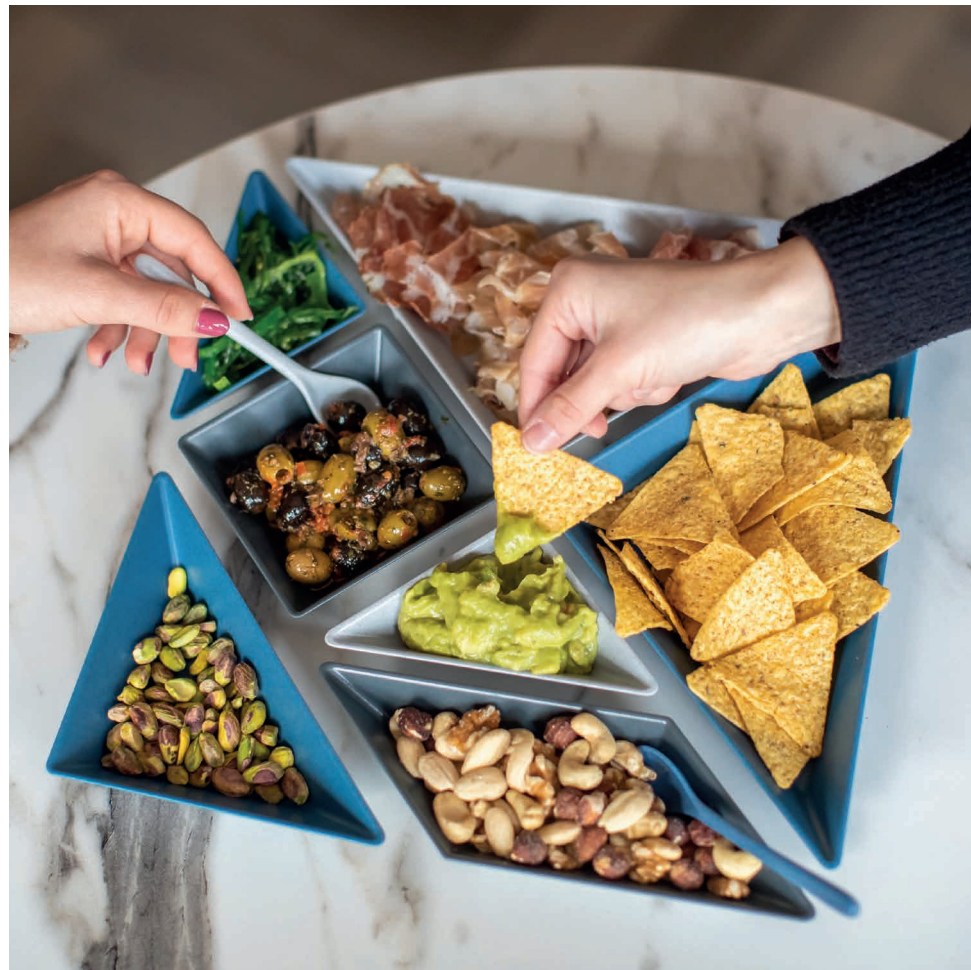

302

334

3480
PU 2

»TANGRAM READY

Design by Jungmann/Radetz, Frankfurt
Gourmet Set

Dimensions 303 x 303 x 32 mm
11.93x11.93x1.26 in.

Gift Box

An elegant enhancement to fine flavors. The modular bowl set TANGRAM is the perfect fit for modern, urban lifestyles, investing sophisticated tastes with a hint of luxurious nonchalance. The geometric tableware allows tapas, fingerfood and sushi to be presented and served in eye-catching style. The individual dishes can be playfully arranged and rearranged in numerous attractive constellations.