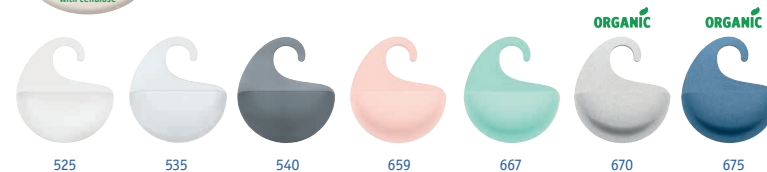

»SURF XS

Design by Annette Lang, Wiesbaden

Organizer

Dimensions **53 x 150 x 176 mm**
2.09x5.91x6.93 in.

☐ Sticker

The mini utensilo SURF XS simply swims against the tide when it comes to shape. The gentle curves are dynamically designed to serve a single purpose: good order. SURF XS is ideally suited as a storage place for all those little things that congregate in the bathroom: hair brushes, cream jars, tubes, makeup brushes... The crest will happily hang on any wall hook. What's more, the slit in the bottom can accommodate another SURF XS, offering wave after wave after wave of perfect organization.

2844

PU 6