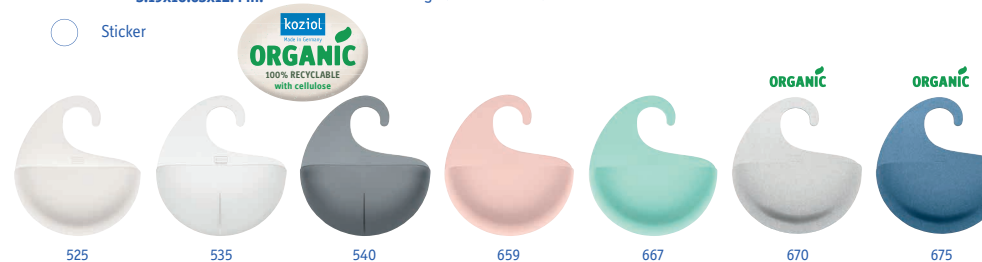

»SURF XL

Design by Annette Lang, Wiesbaden

Organizer

Dimensions **81 x 270 x 315 mm**
3.19x10.63x12.4 in.

☐ Sticker

Turning the tide when it comes to functionality, the SURF XL bath catch all really will hold it all! Shampoo bottles, shower gel tubes ... even the large family sizes will find plenty of room. SURF XL hooks securely over the shower or bathtub, and is a great, natural combo with its smaller siblings (sizes M and S).

2846

PU 4