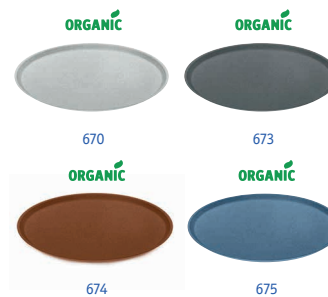

NEW
»CONNECT

Design by koziol werksdesign

Small Plate 205mm

Dimensions **205 x 205 x 20 mm**
8.07x8.07x0.79 in.

3100

PU 4

CONNECT makes a good first impression with its clean shape. The small plate is ideal for fruit, snacks or cakes and also looks great on the breakfast table. Its uncomplicated design makes it ideal for combining with other dishes and opens up a wealth of design options.